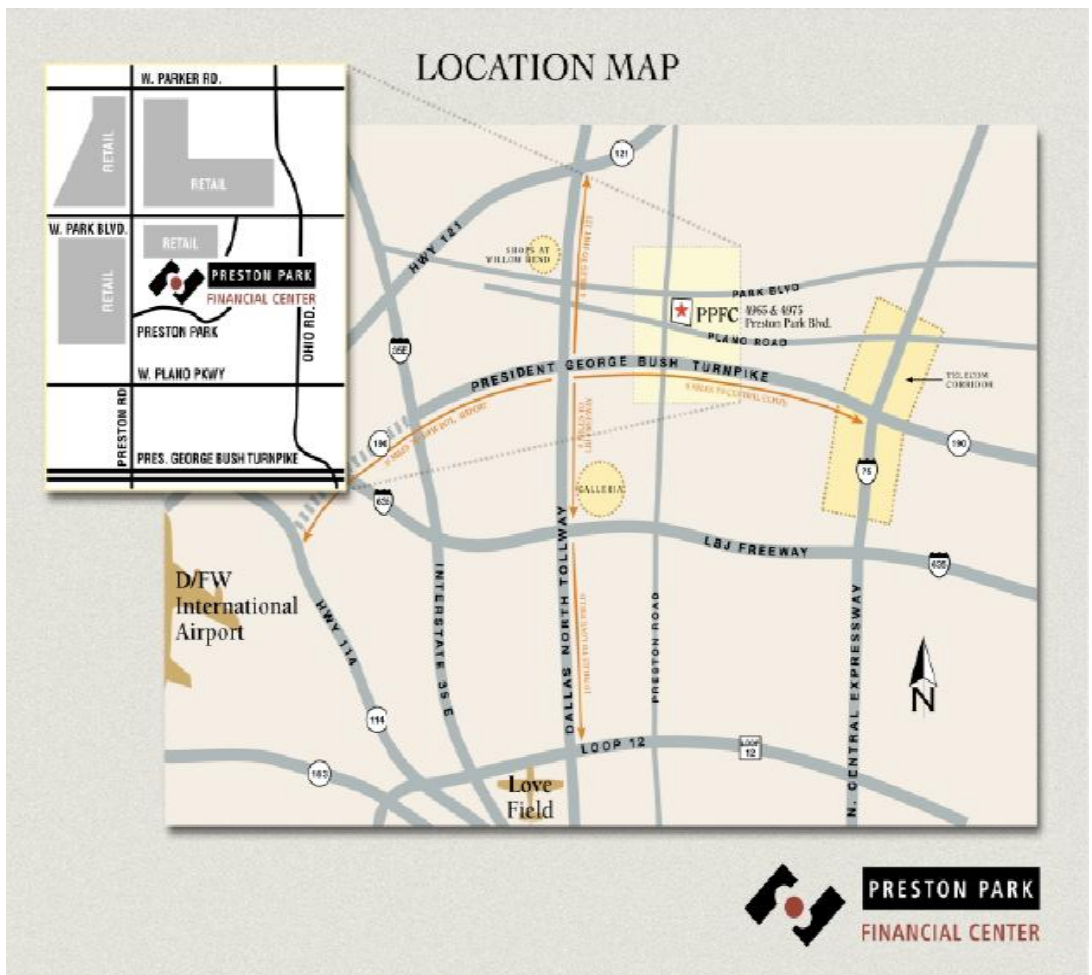

Map of Area: